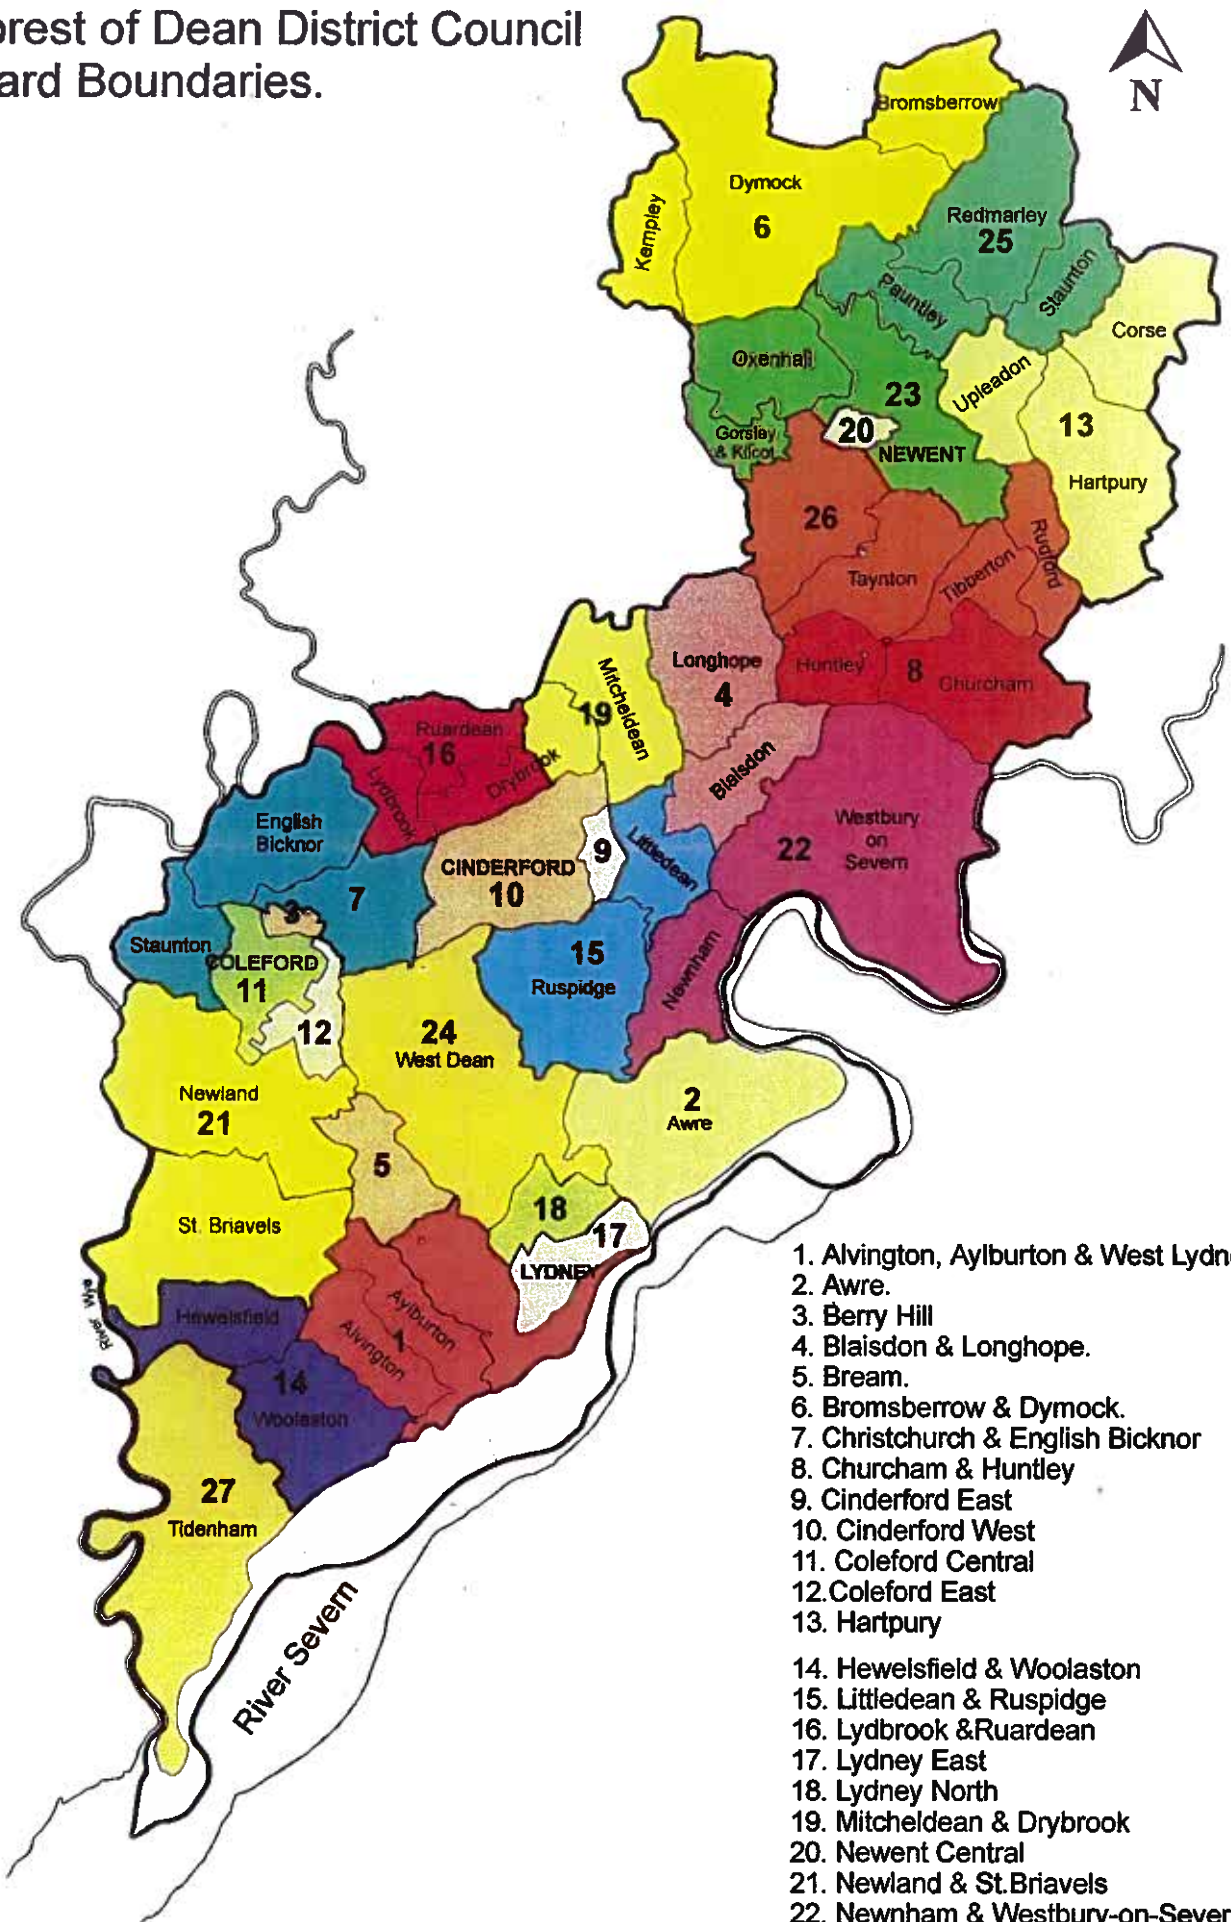

Forest of Dean District Council Ward Boundaries.

1. Alvington, Aylburton & West Lydney.
2. Awre.
3. Berry Hill
4. Blaisdon & Longhope.
5. Bream.
6. Bromsberrow & Dymock.
7. Christchurch & English Bicknor
8. Churcham & Huntley
9. Cinderford East
10. Cinderford West
11. Coleford Central
12. Coleford East
13. Hartpury
14. Hewelsfield & Woolaston
15. Littledean & Ruspidge
16. Lydbrook & Ruardean
17. Lydney East
18. Lydney North
19. Mitcheldean & Drybrook
20. Newent Central
21. Newland & St. Briavels
22. Newnham & Westbury-on-Severn
23. Oxenhall & Newent North East.
24. Pillowell
25. Redmarley
26. Tibberton
27. Tidenham.